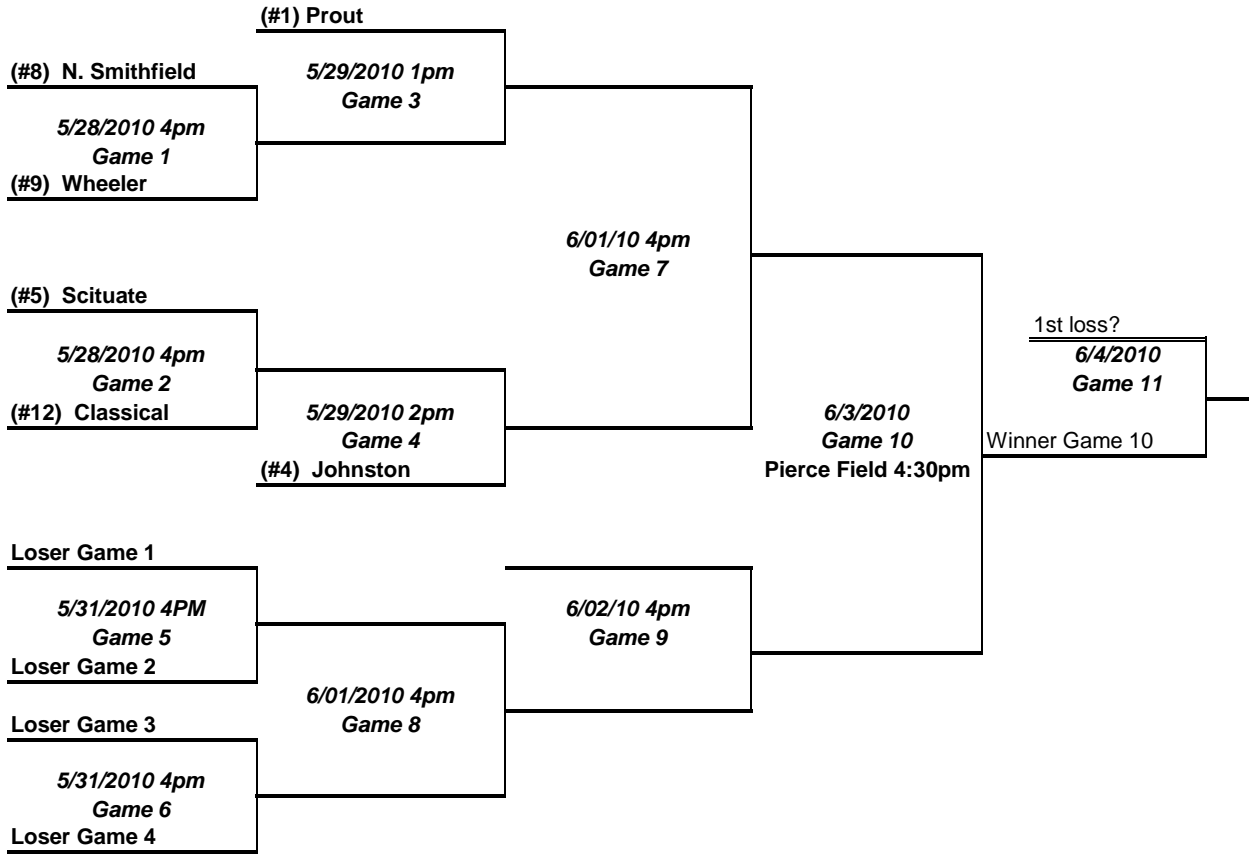

# 2010 RIIL DIVISION 2 REGION 1 PLAYOFF BRACKET

Game 11 only necessary if loser of Game 10 only has one loss  
 Teams will flip flop home and way in game 11