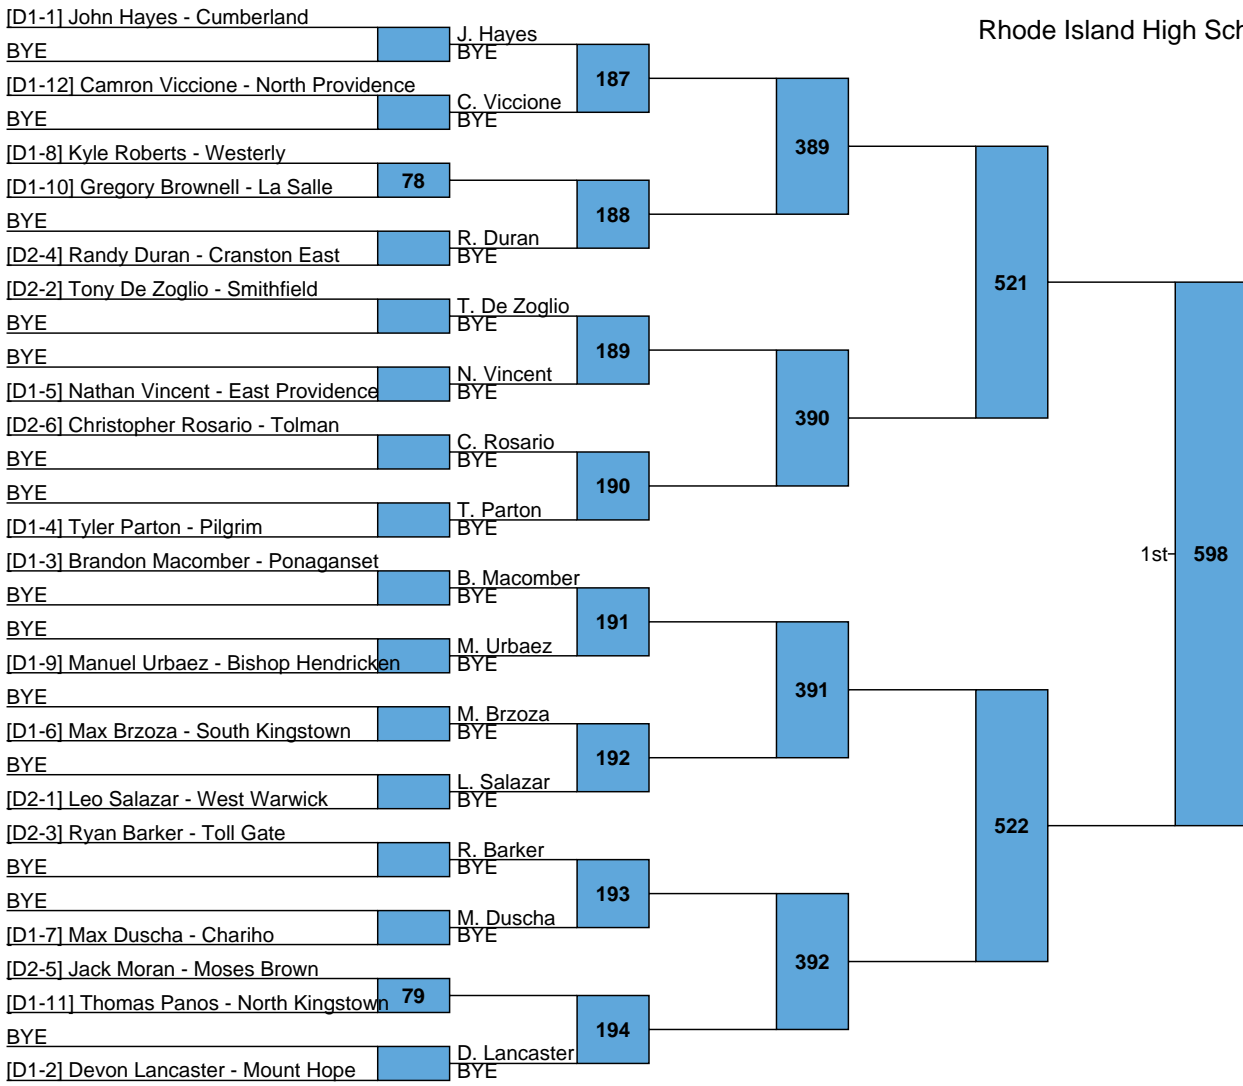

Rhode Island High School Championships

HS
170

L559 597 5th
L560