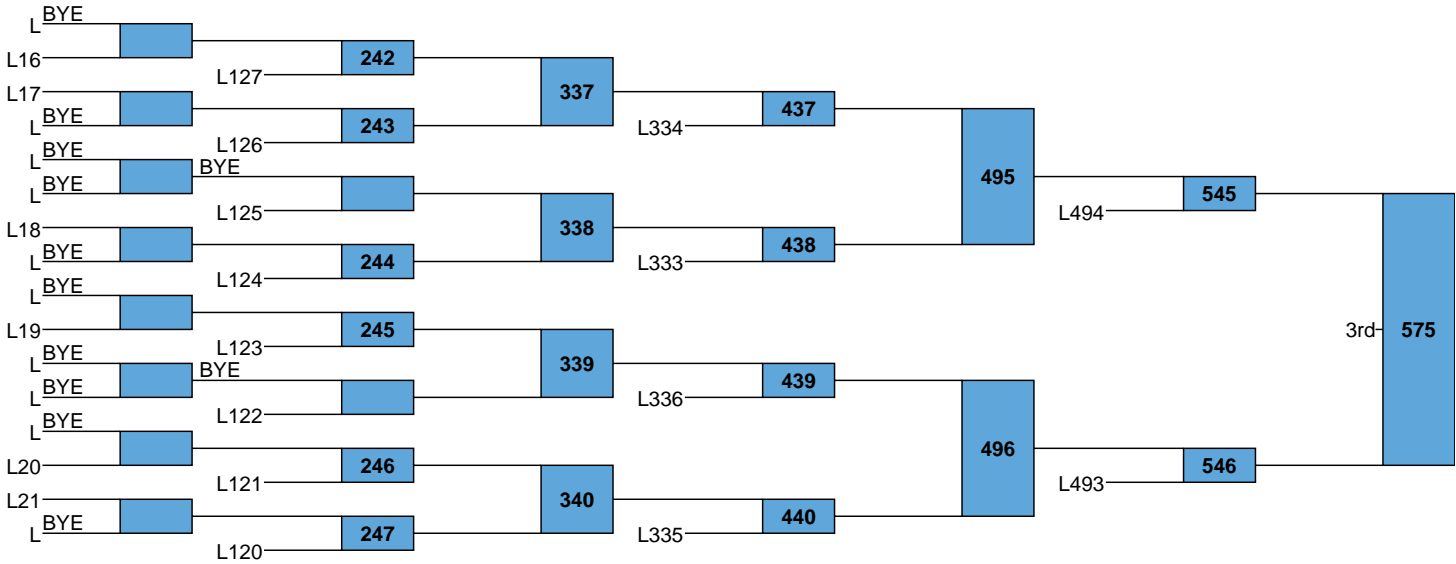

Rhode Island High School Championships

HS  
106

L541 - 570 - 5th  
L542

L543 — 573 — 5th  
L544

Rhode Island High School Championships

HS  
120

L545: 576 5th  
L546: 577

Rhode Island High School Championships