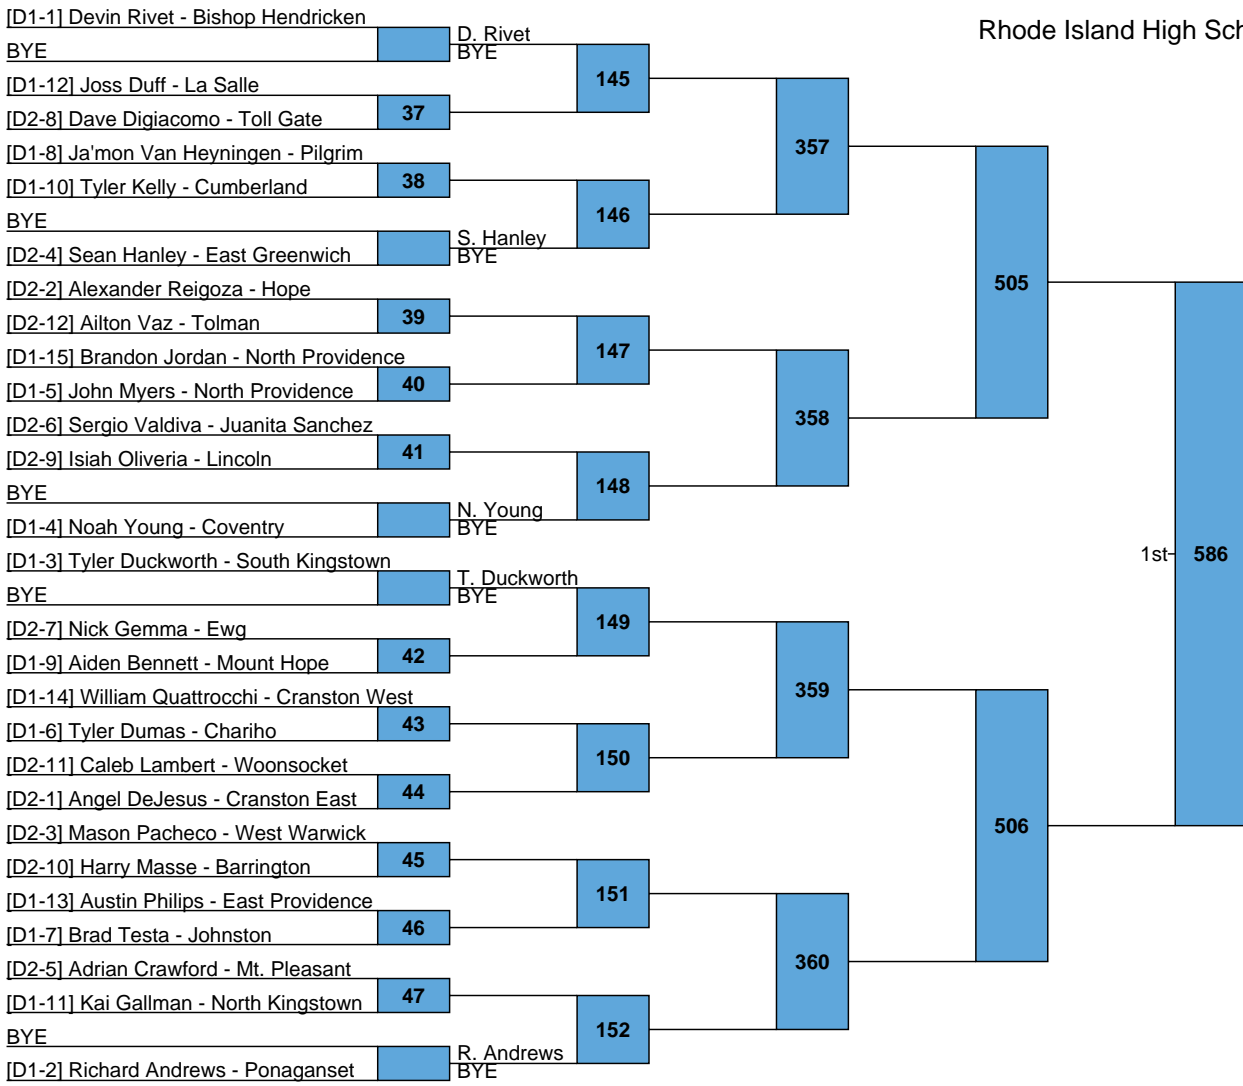

HS  
126

L547 → 579 (5th)  
L548

Rhode Island High School Championships

HS  
132

Rhode Island High School Championships

HS  
138

Rhode Island High School Championships

HS  
160