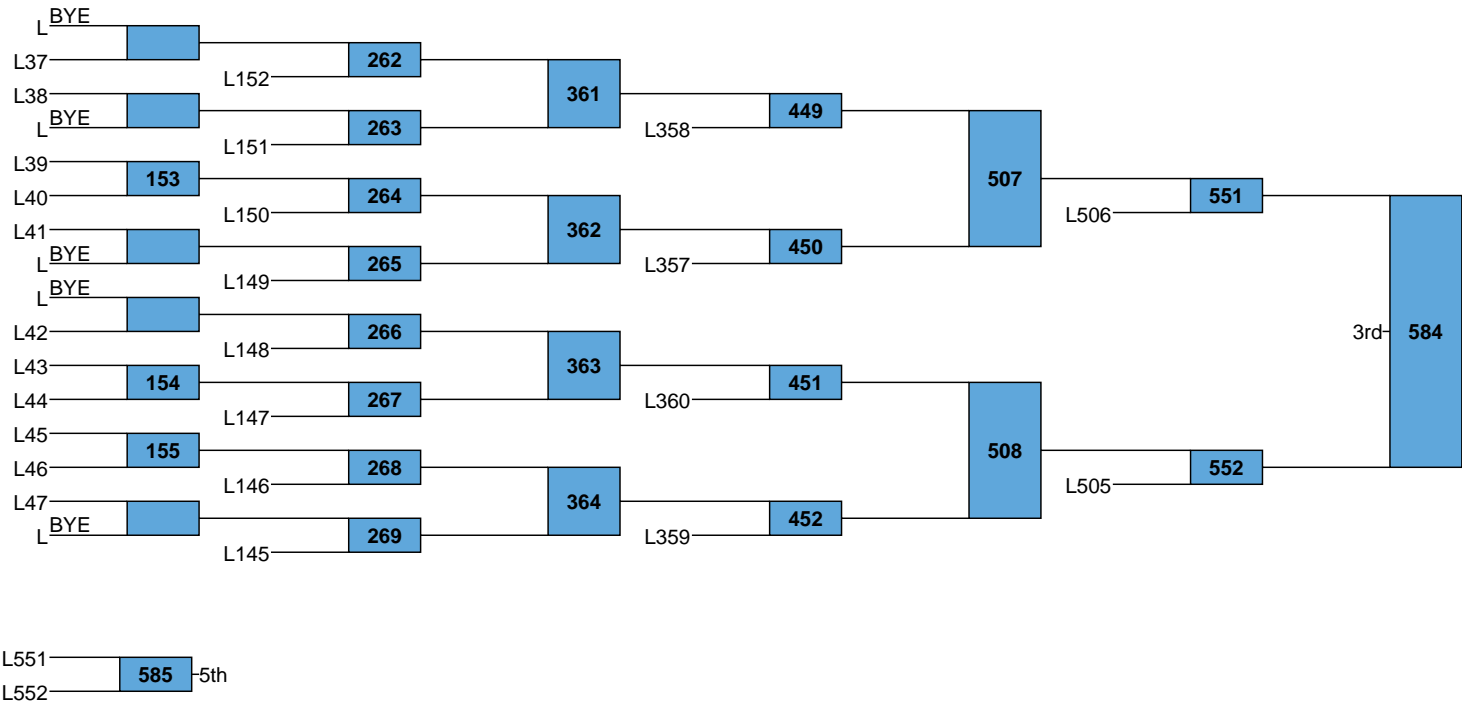

Rhode Island High School Championships

HS
138