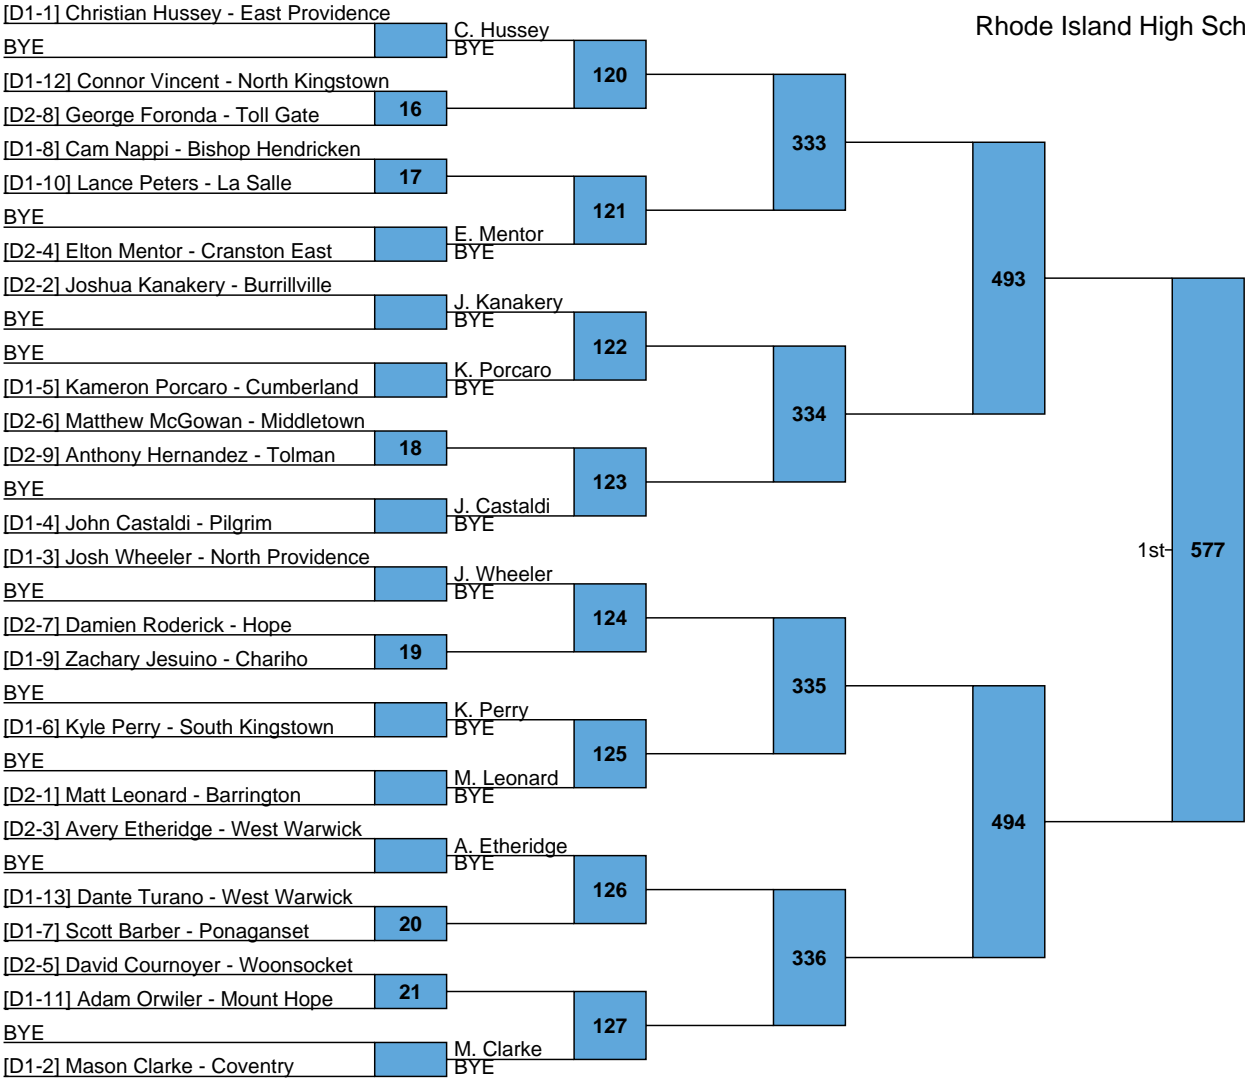

Rhode Island High School Championships

HS  
106

L541 - 570 - 5th  
L542

L543 — 573 — 5th  
L544

Rhode Island High School Championships

HS  
120

L545: 576 5th  
L546: 577

Rhode Island High School Championships