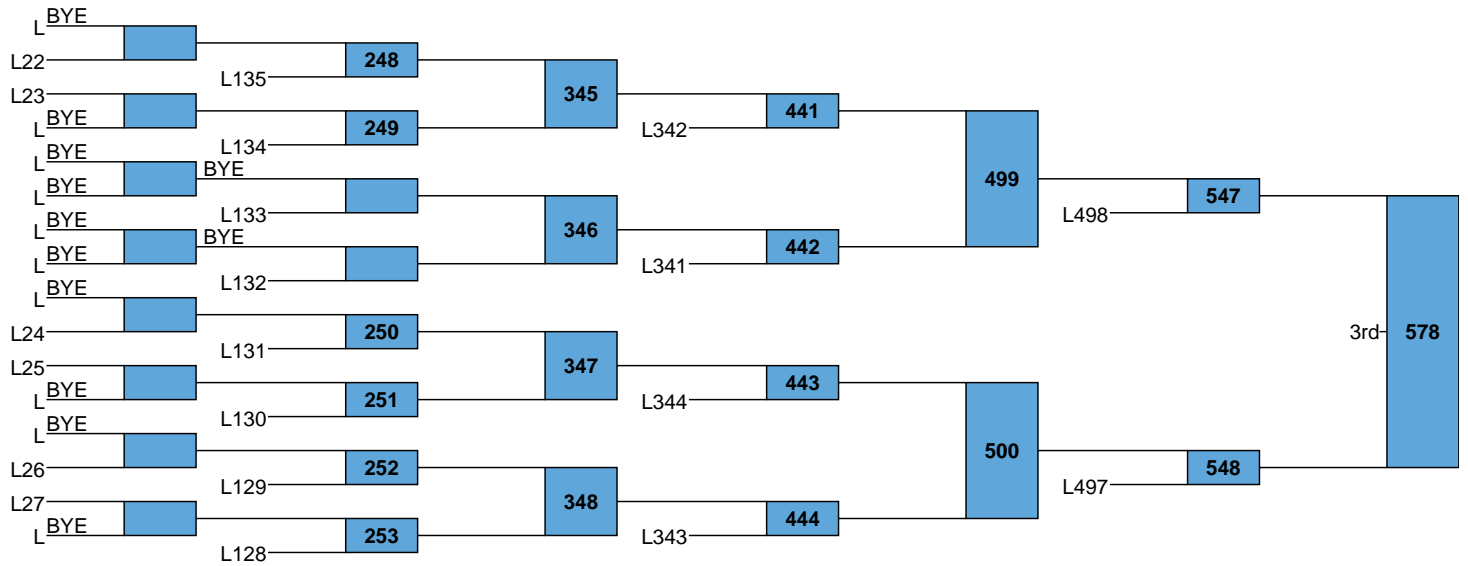

Rhode Island High School Championships

HS
126

L547 → 579 (5th)
L548