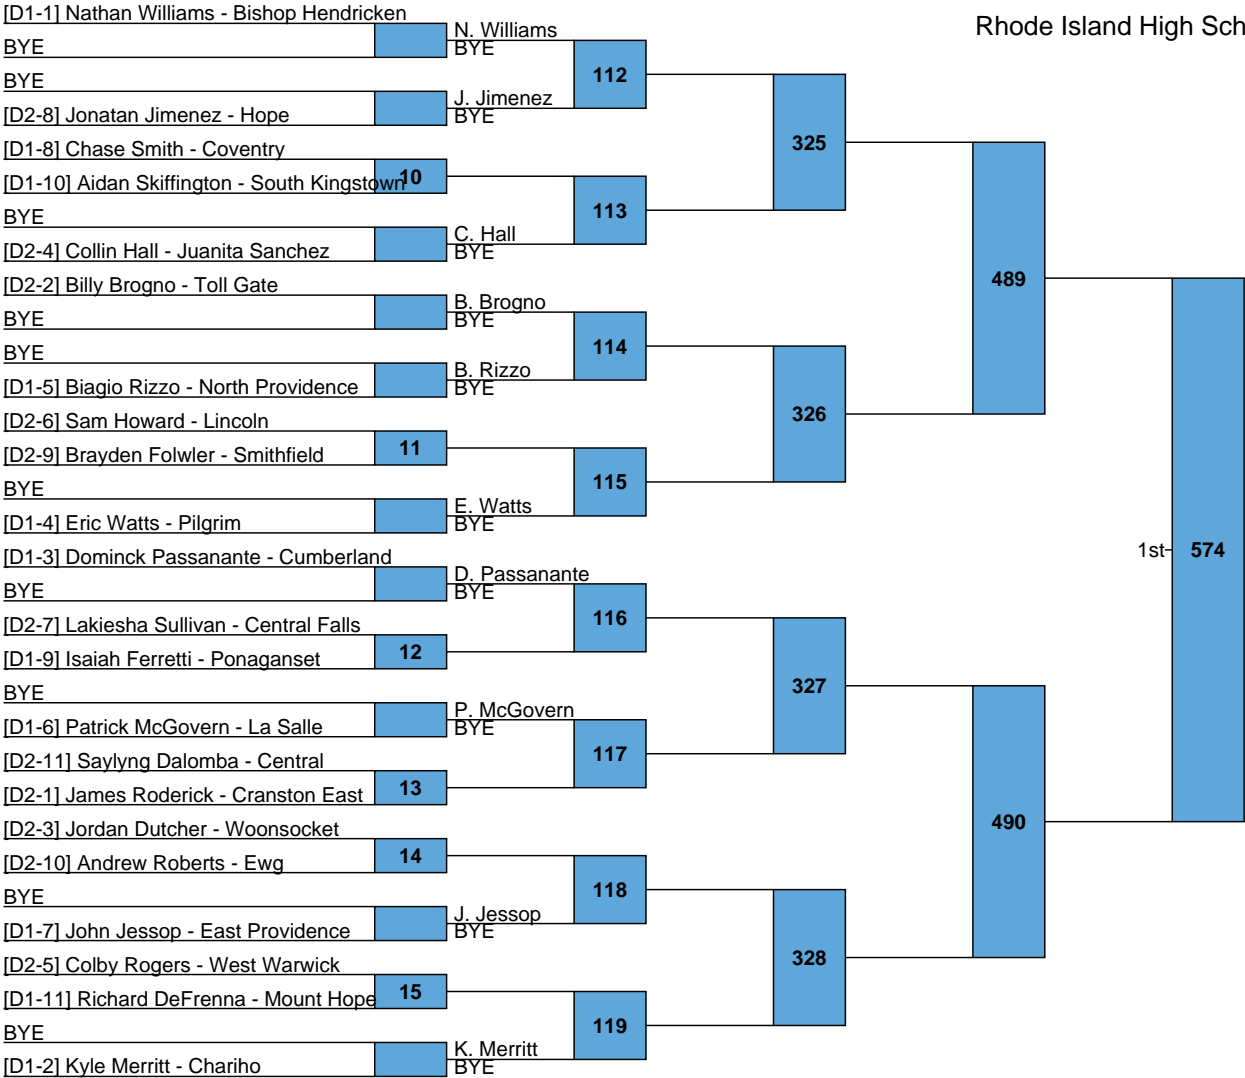

Rhode Island High School Championships

HS  
106

L541 - 570 - 5th  
L542

L543 — 573 — 5th  
L544

Rhode Island High School Championships

HS  
120

L545: 576 5th  
L546: 577

Rhode Island High School Championships