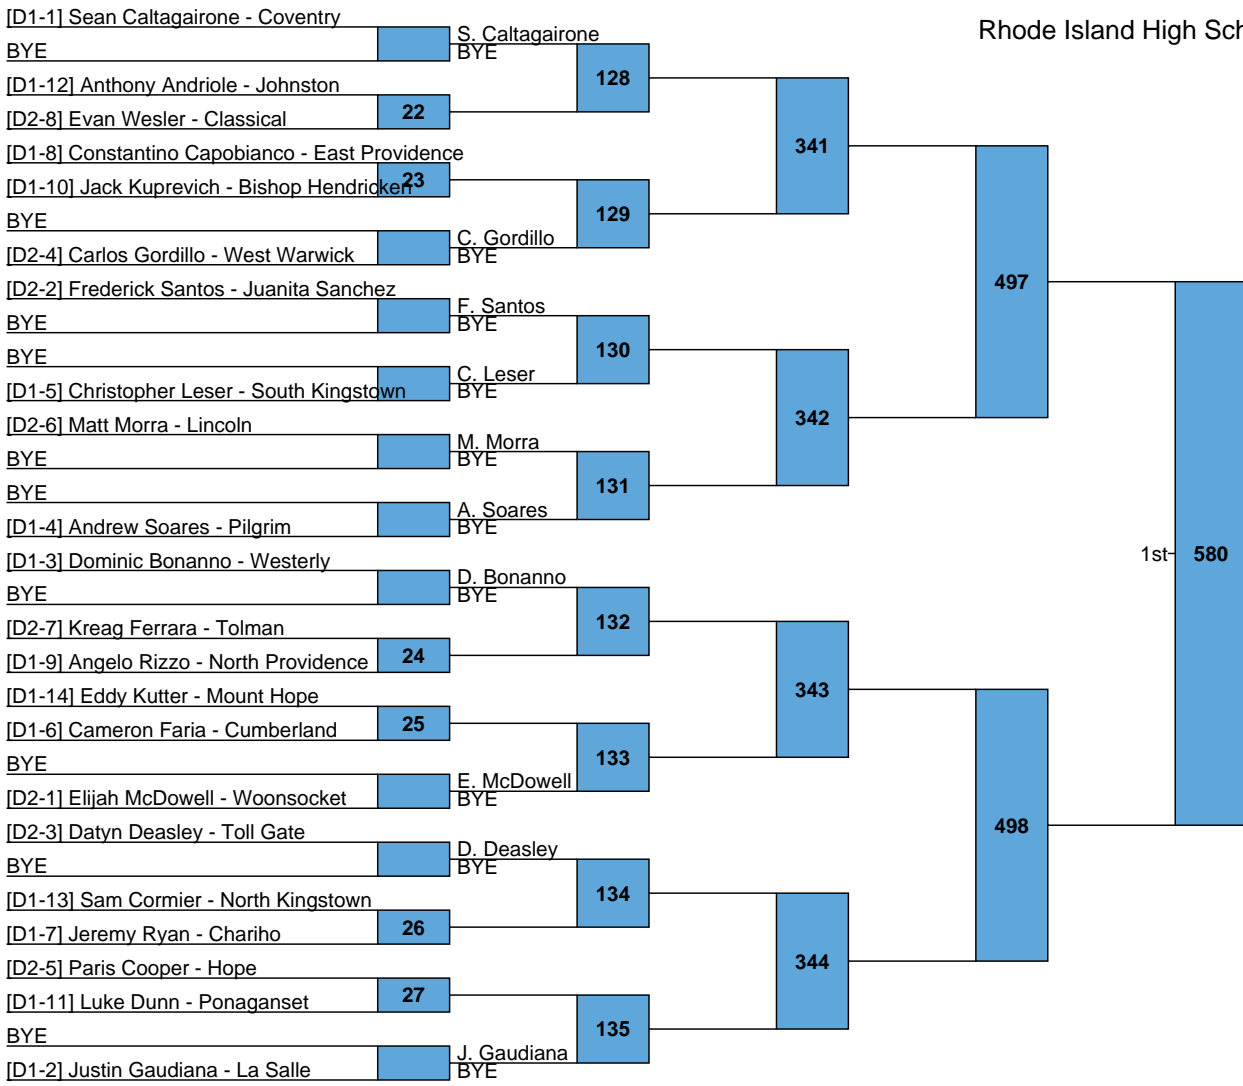

Rhode Island High School Championships

HS
126

L547 → 579 (5th)
L548