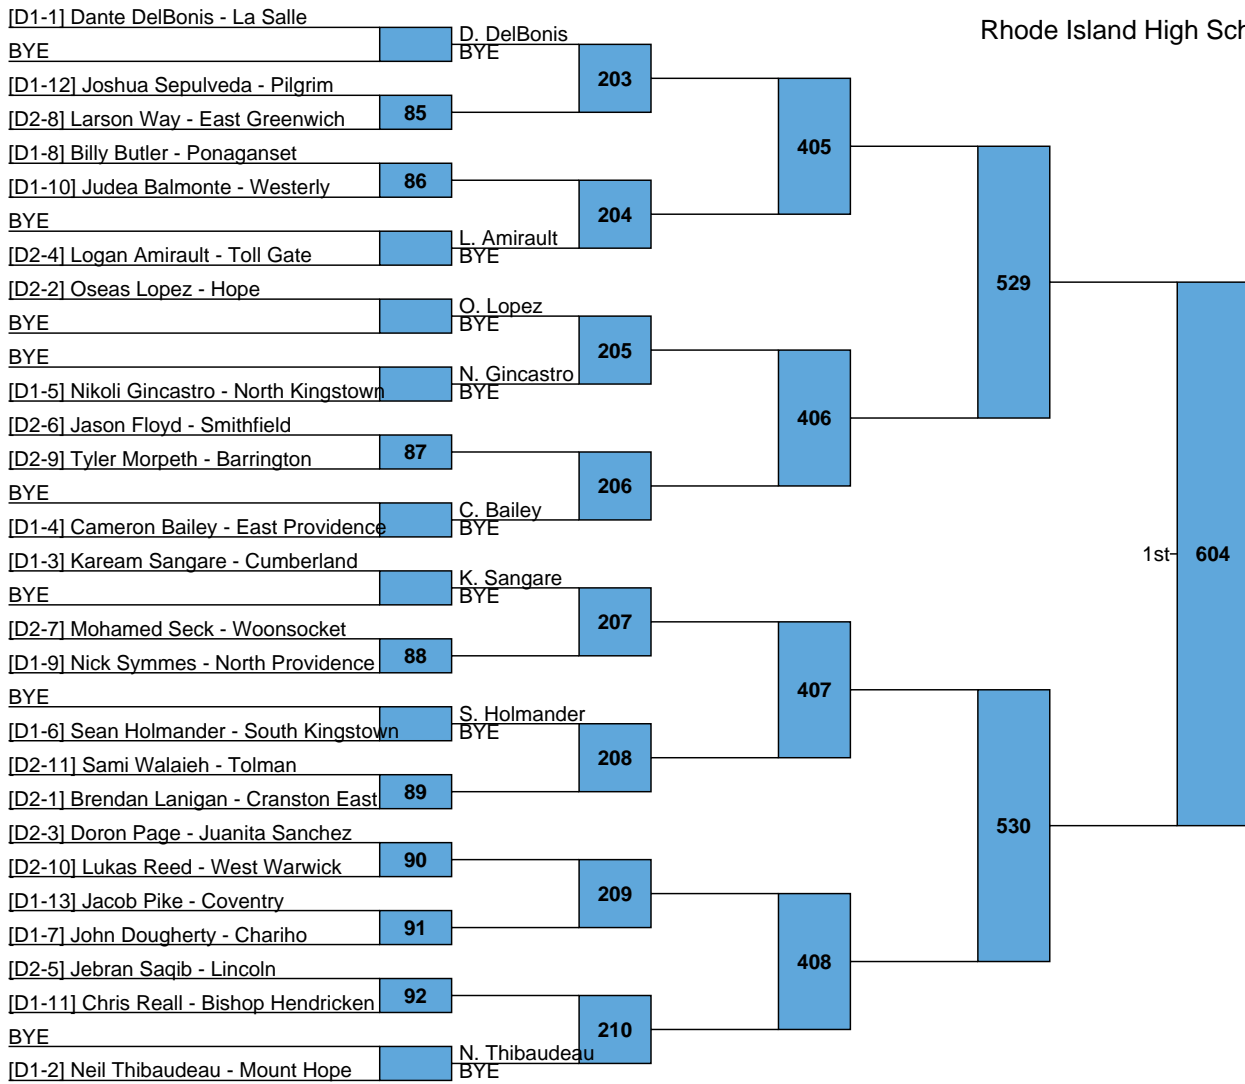

Rhode Island High School Championships

HS
195

L563: 603 (5th)
L564