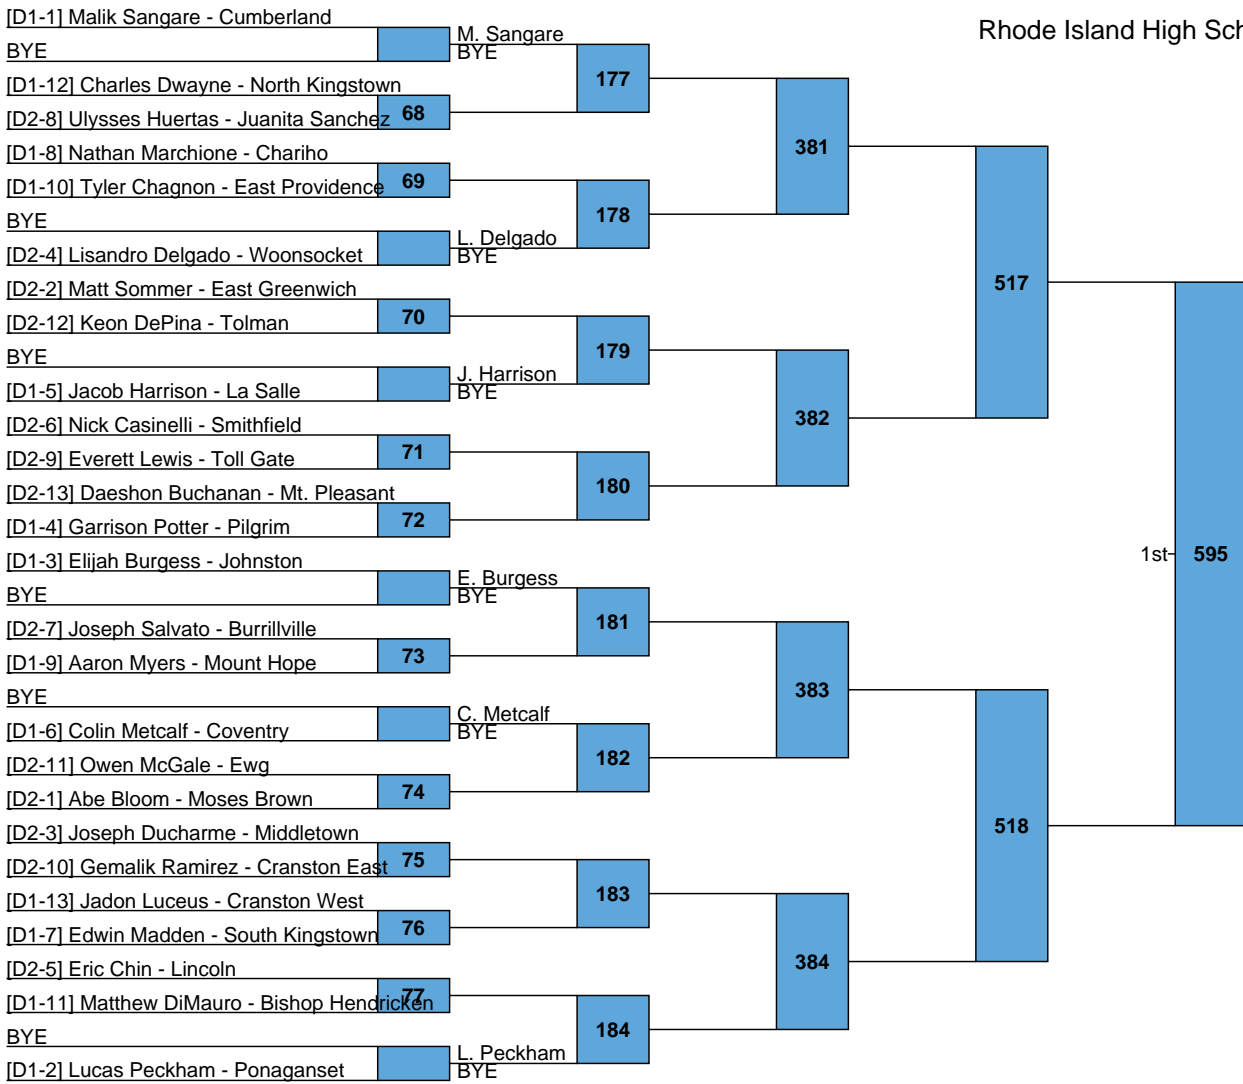

HS  
126

L547 → 579 (5th)  
L548

Rhode Island High School Championships

HS  
132

Rhode Island High School Championships

HS  
138

Rhode Island High School Championships

HS  
160