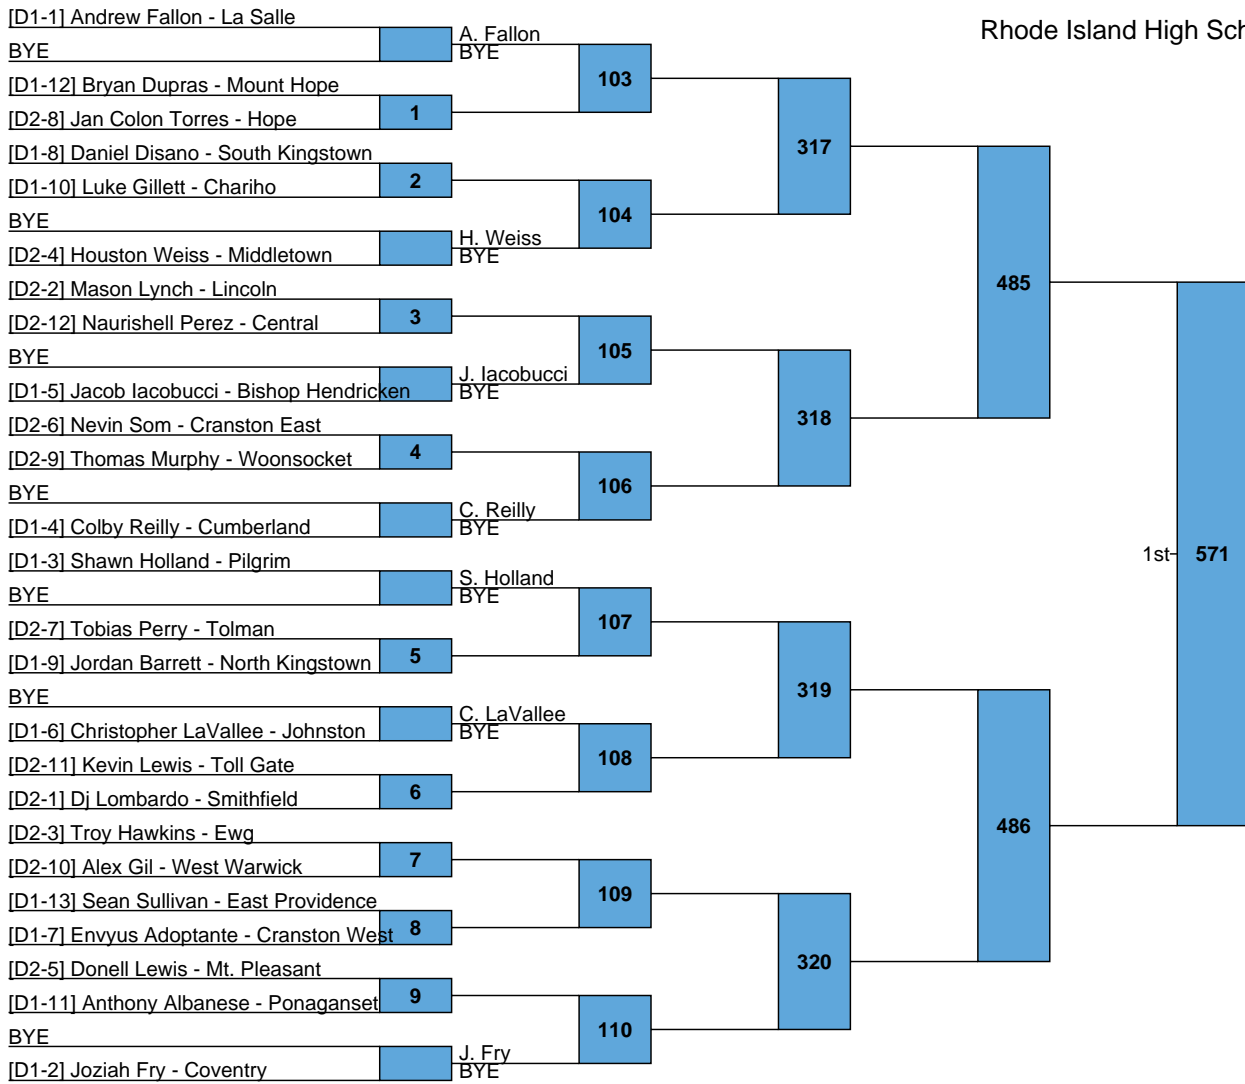

Rhode Island High School Championships

HS  
106

L541 - 570 - 5th  
L542

L543 — 573 — 5th  
L544

Rhode Island High School Championships

HS  
120

L545: 576 5th  
L546: 577

Rhode Island High School Championships