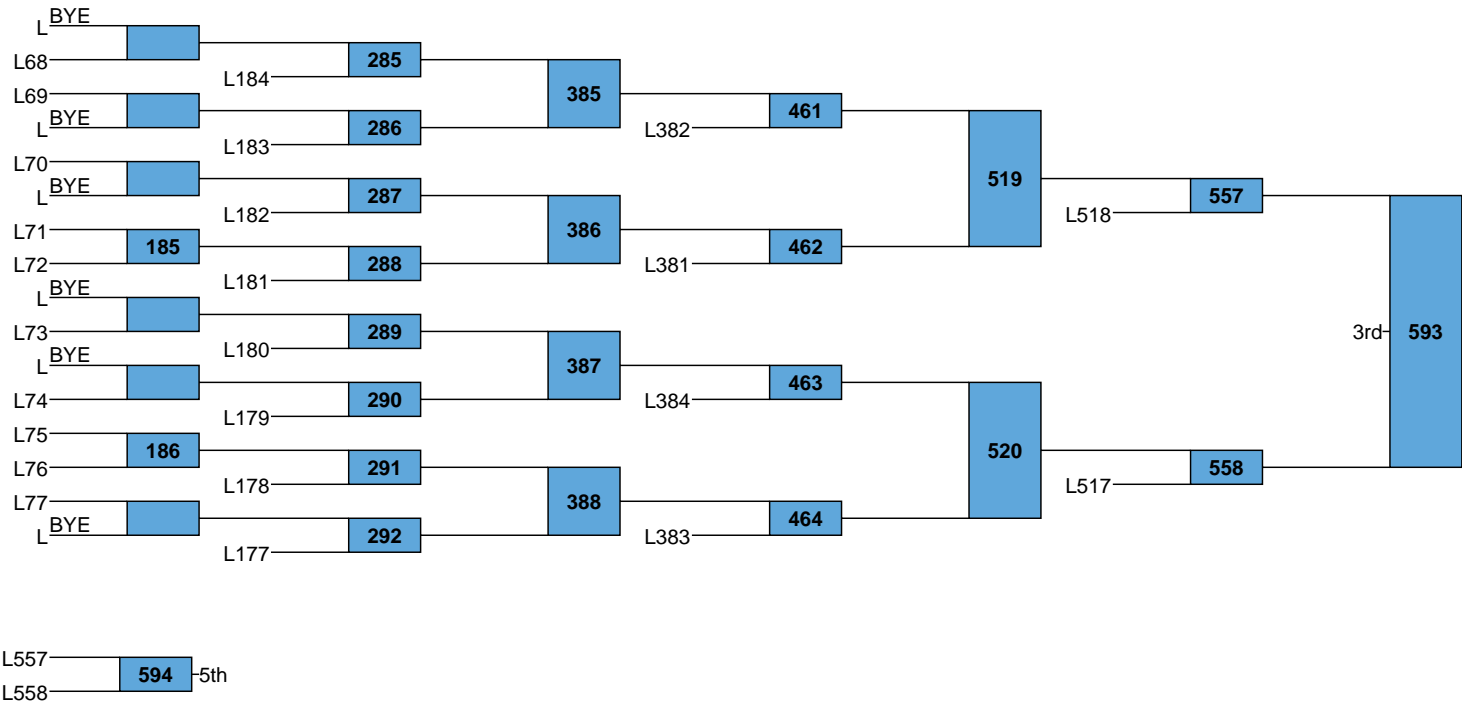

L557: 594 (5th)  
L558: 595

Rhode Island High School Championships

HS  
170

L559 597 5th  
 L560

Rhode Island High School Championships

HS  
182

L561 — 600 — 5th  
L562

Rhode Island High School Championships