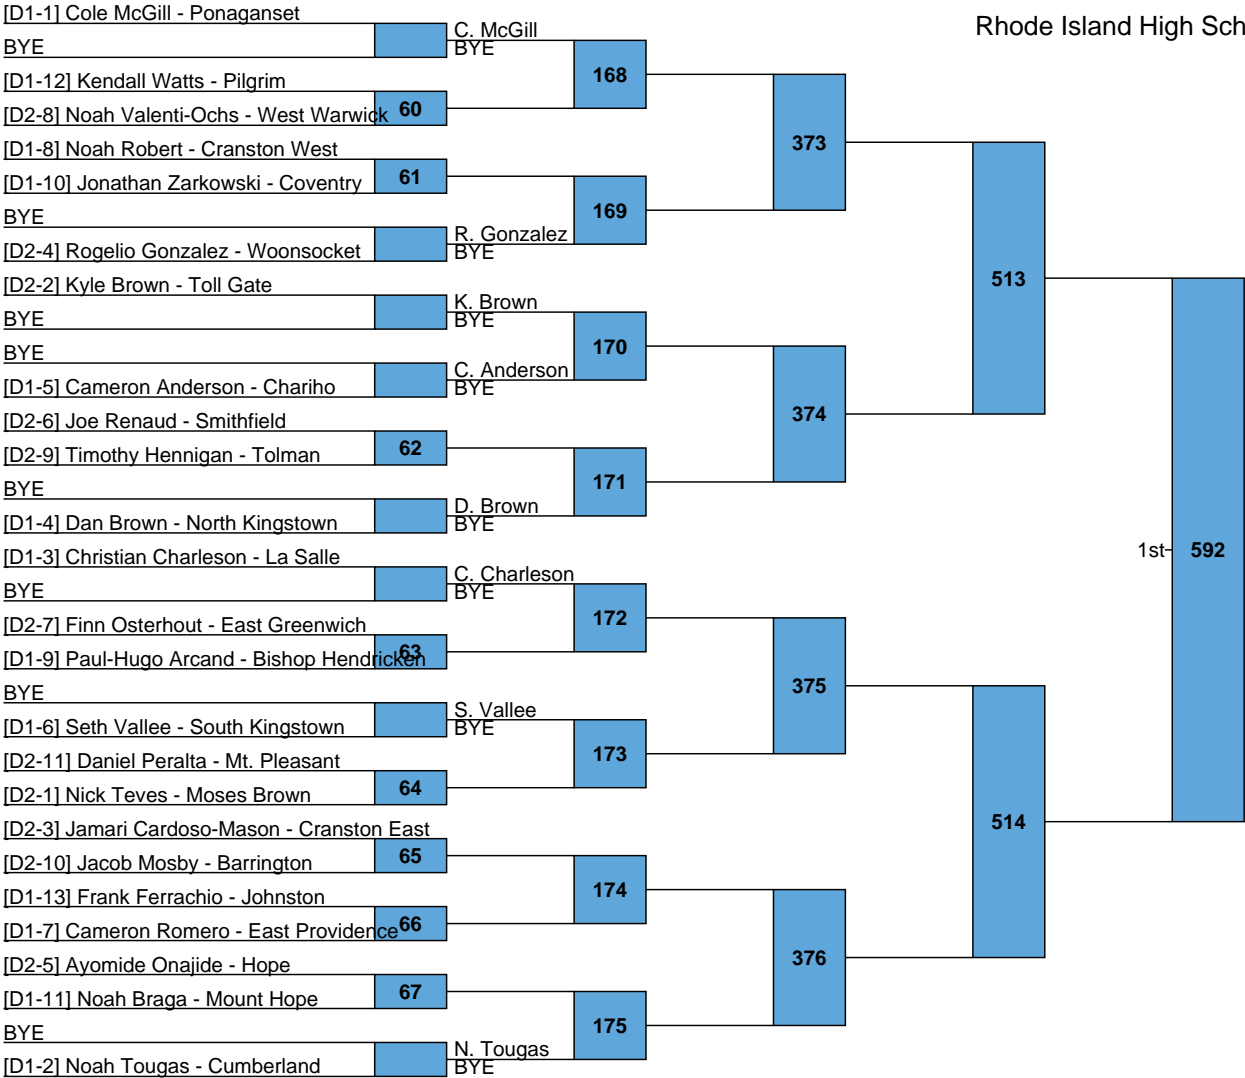

HS  
126

L547 → 579 (5th)  
L548

Rhode Island High School Championships

HS  
132

Rhode Island High School Championships

HS  
138

Rhode Island High School Championships

HS  
160