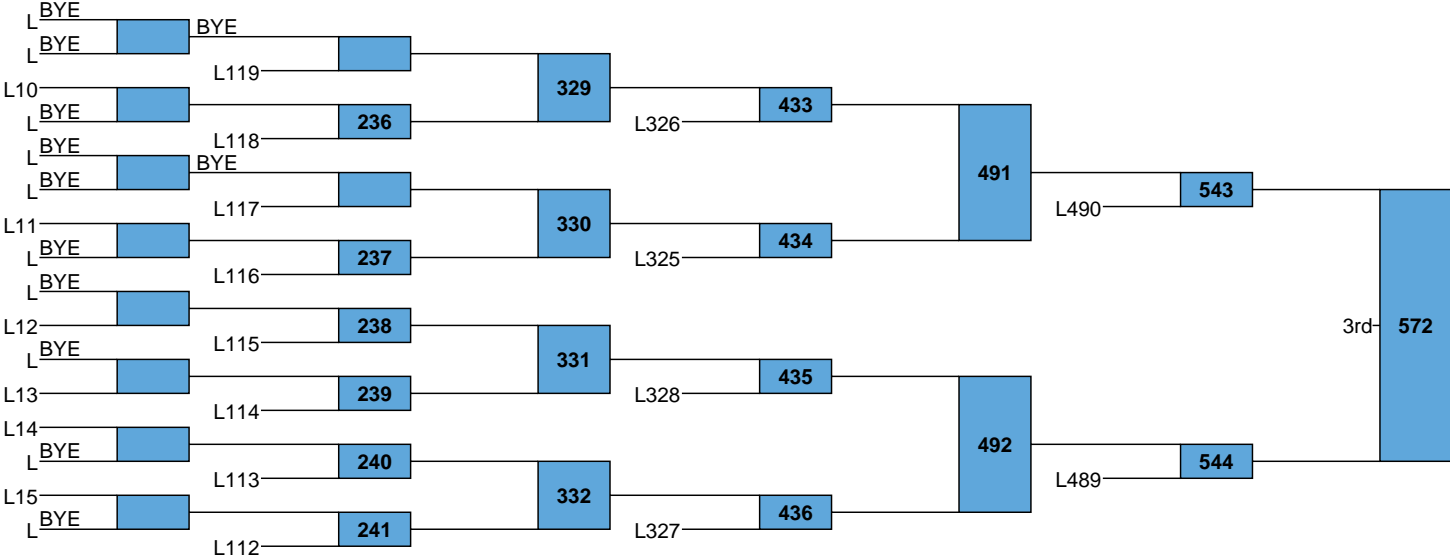

Rhode Island High School Championships

HS  
106

L541 - 570 - 5th  
L542

L543 — 573 — 5th  
L544

Rhode Island High School Championships

HS  
120

L545: 576 5th  
L546: 577

Rhode Island High School Championships