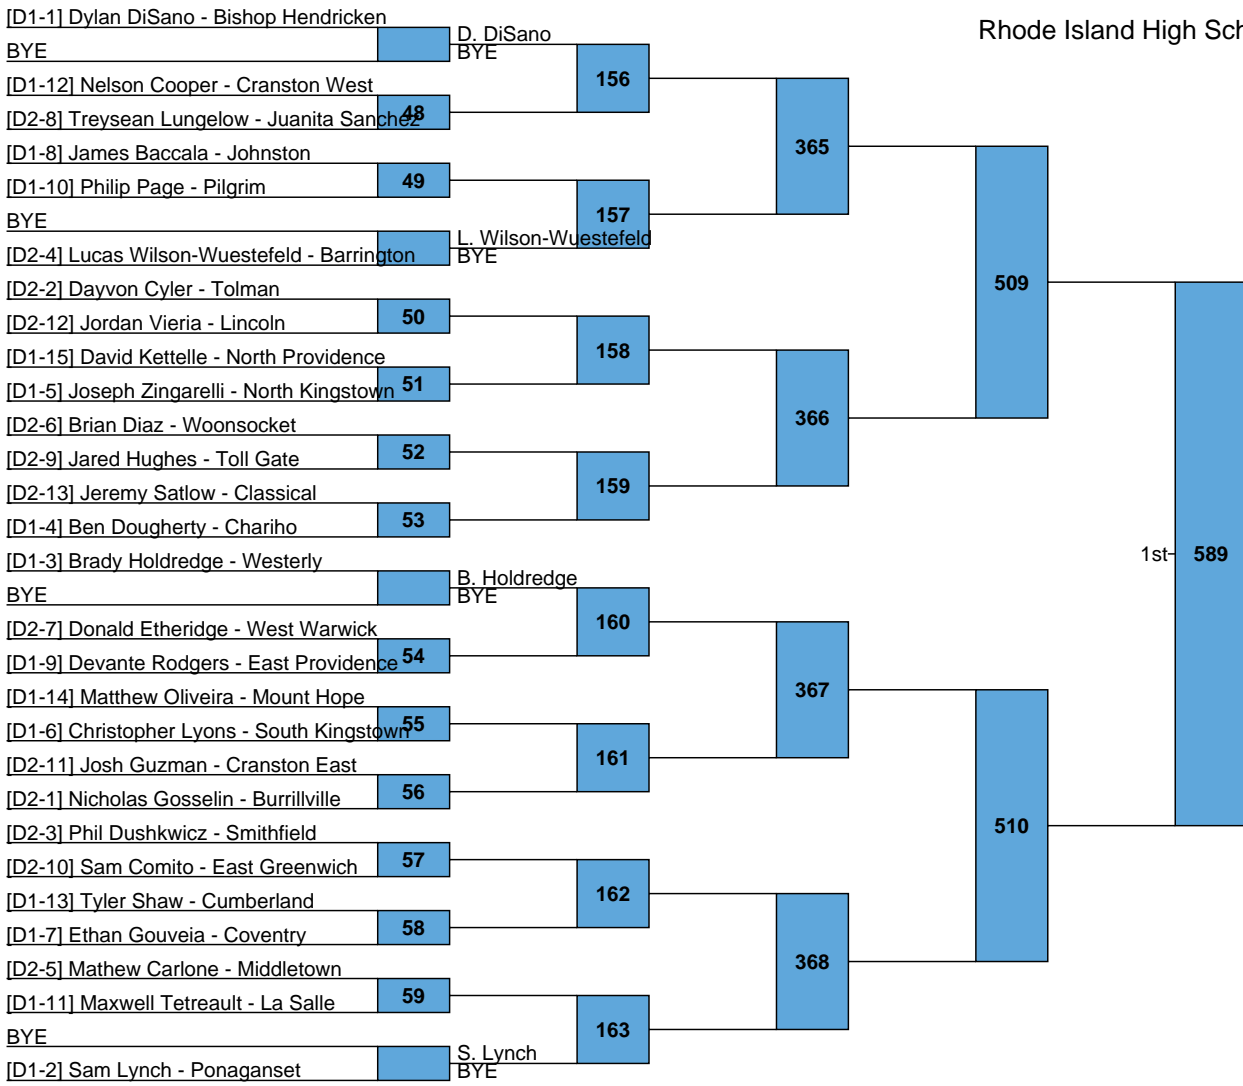

HS  
126

L547 → 579 (5th)  
L548

Rhode Island High School Championships

HS  
132

Rhode Island High School Championships

HS  
138

Rhode Island High School Championships

HS  
160