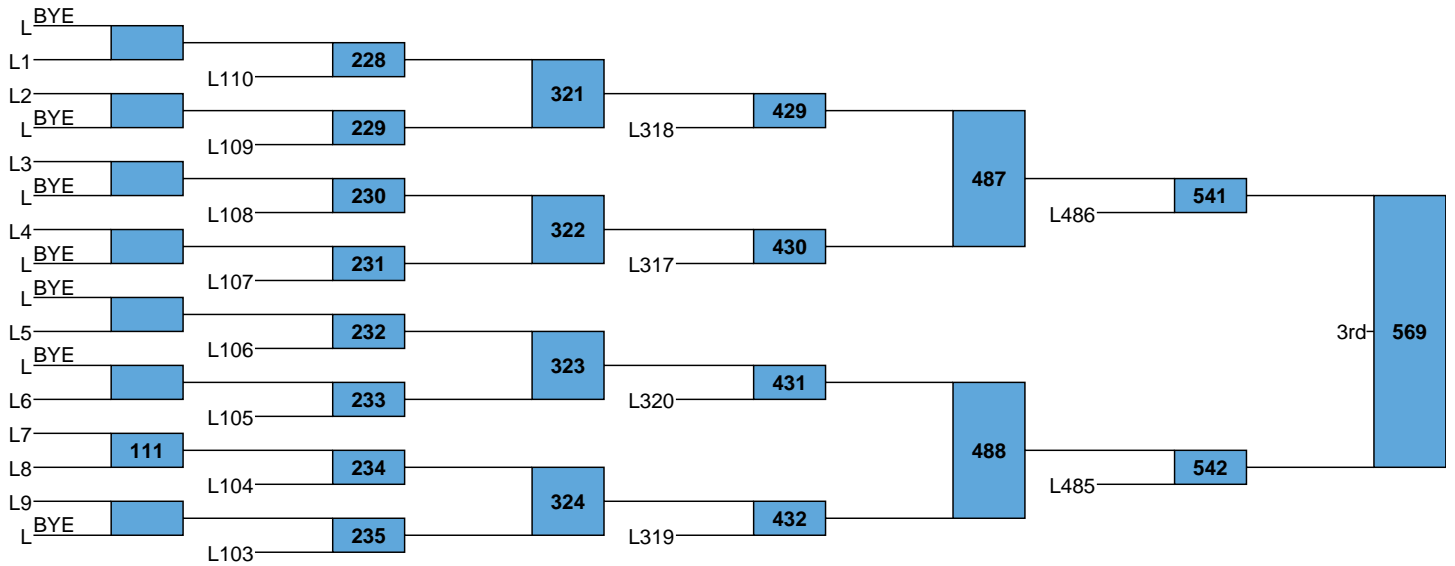

Rhode Island High School Championships

HS  
106

L541 - 570 - 5th  
L542

L543 — 573 — 5th  
L544

Rhode Island High School Championships

HS  
120

L545: 576 5th  
L546: 577

Rhode Island High School Championships