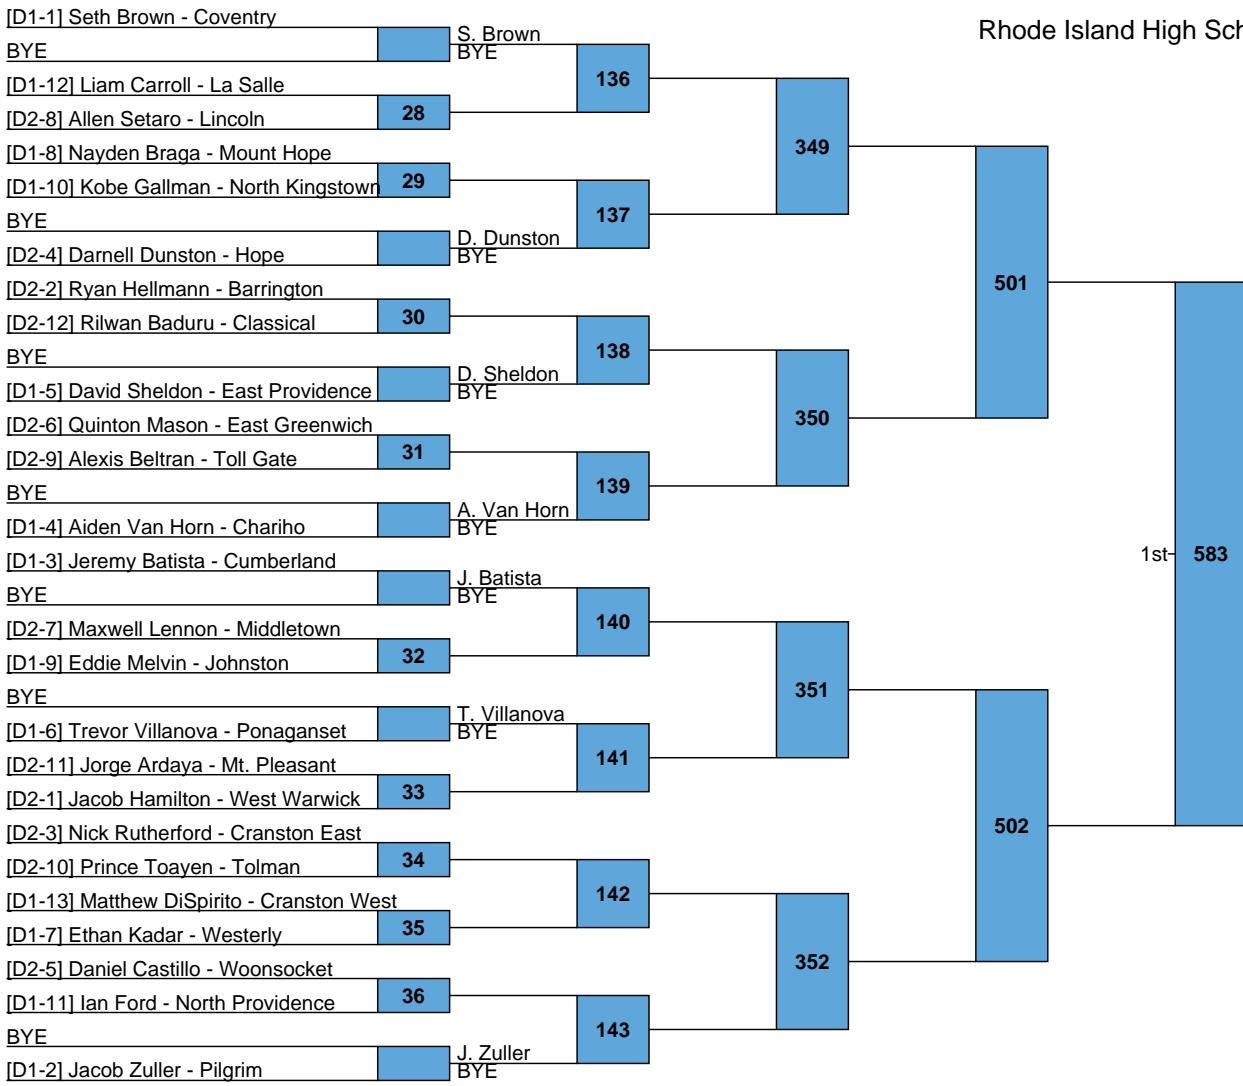

Rhode Island High School Championships

HS  
106

L541 - 570 - 5th  
L542

L543 — 573 — 5th  
L544

Rhode Island High School Championships

HS  
120

L545: 576 5th  
L546: 577

Rhode Island High School Championships

HS  
126

L547 → 579 (5th)  
L548

Rhode Island High School Championships

HS  
132

Rhode Island High School Championships

HS  
138

Rhode Island High School Championships

HS  
160