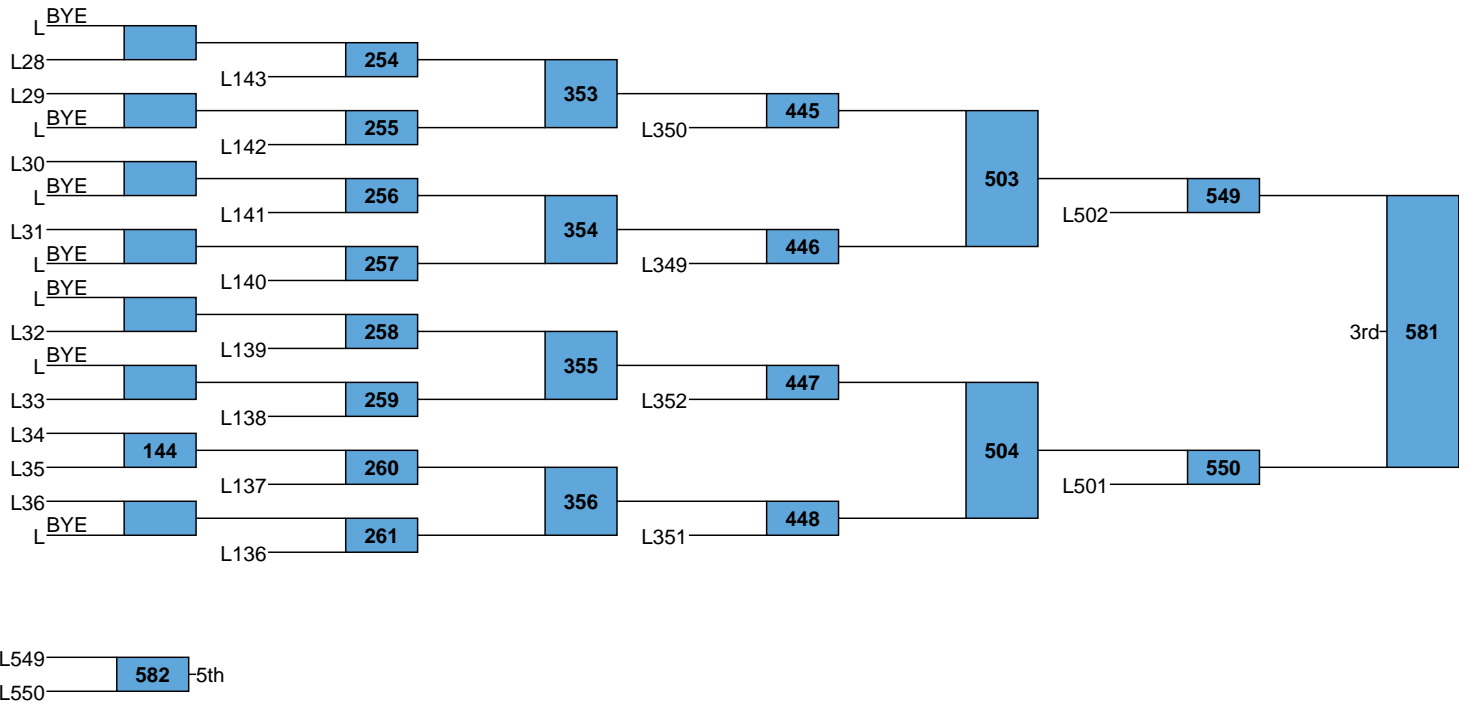

Rhode Island High School Championships

HS
132